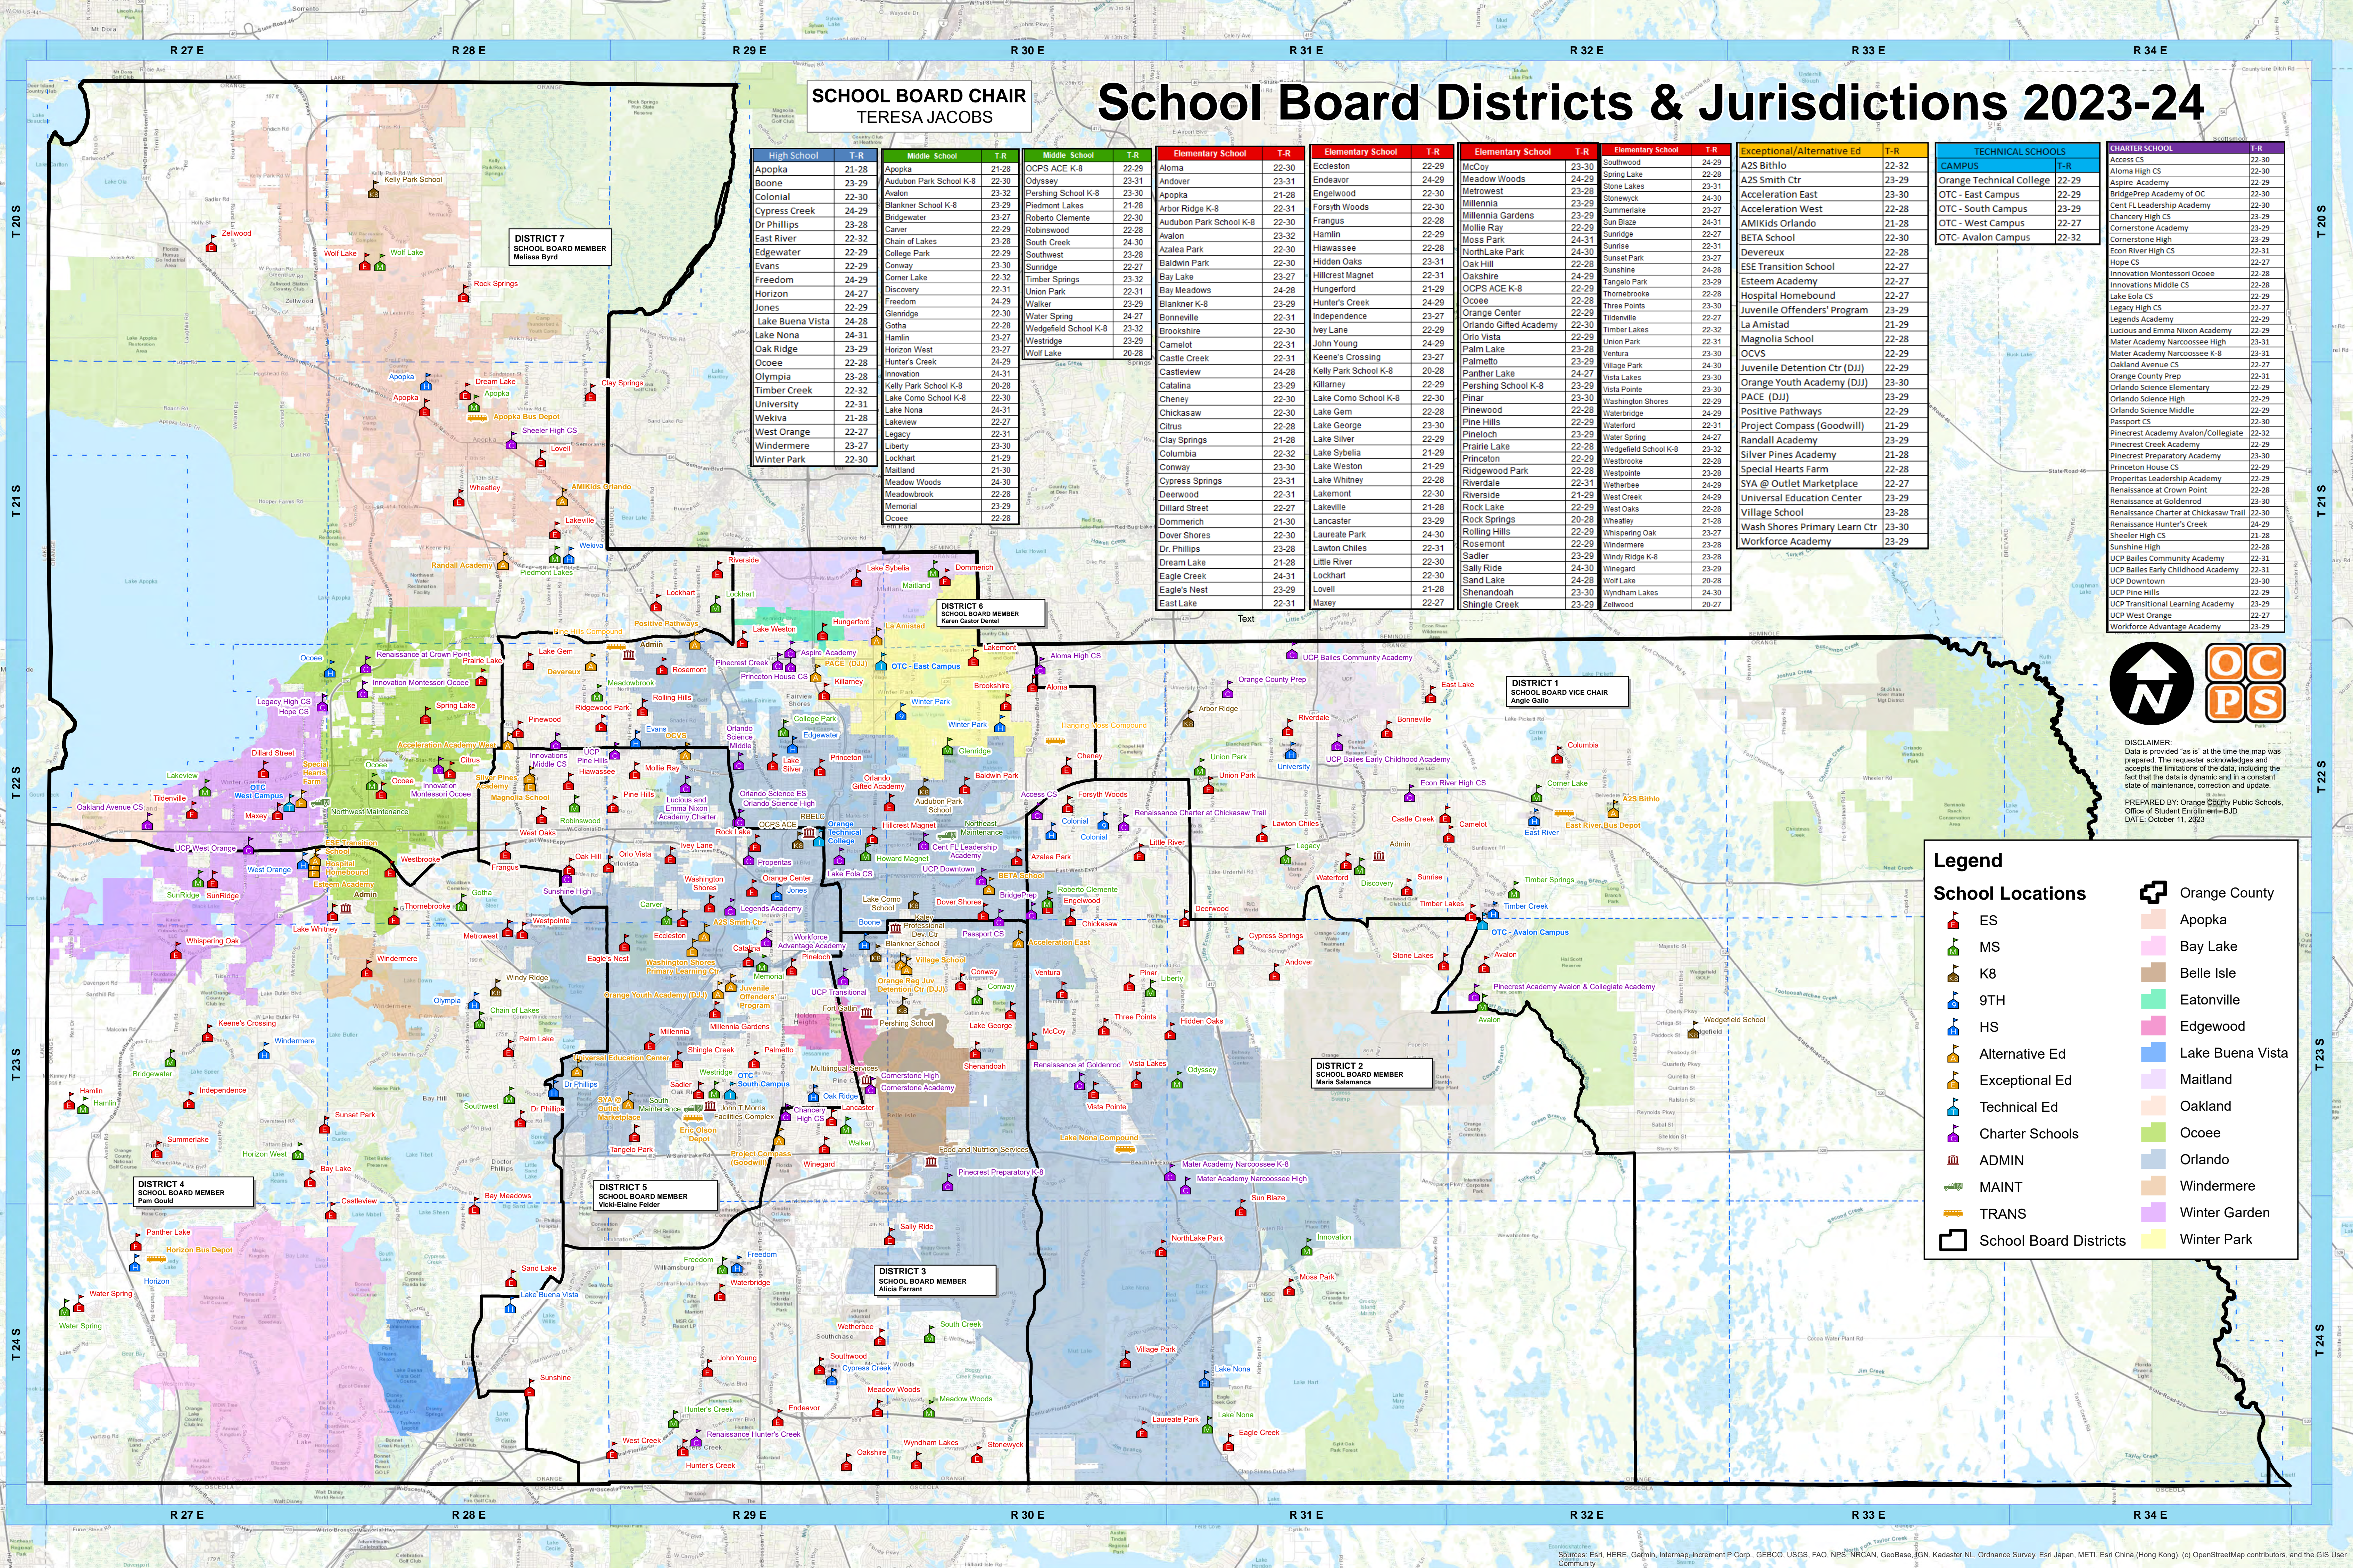

School Board Districts & Jurisdictions 2023-24

SCHOOL BOARD CHAIR
TERESA JACOBS

Legend

School Locations

- ES
- MS
- K8
- 9TH
- HS
- Alternative Ed
- Exceptional Ed
- Technical Ed
- Charter Schools
- ADMIN
- MAINT
- TRANS
- School Board Districts

Orange County

- Apopka
- Bay Lake
- Belle Isle
- Eatonville
- Edgewood
- Lake Buena Vista
- Maitland
- Oakland
- Ocoee
- Orlando
- Windermere
- Winter Garden
- Winter Park

OCPS

DISCLAIMER:
Data is provided "as is" at the time the map was prepared. The requester acknowledges and accepts the limitations of the data, including the fact that the data is dynamic and in a constant state of maintenance, correction and update.

PREPARED BY: Orange County Public Schools,
Office of Student Enrollment-BJD
DATE: October 11, 2023

Sources: Esri, HERE, Garmin, Intermap, increment P Corp., GEBCO, USGS, FAO, NPS, NRCAN, GeoBase, IGN, Kadaster NL, Ordnance Survey, Esri Japan, METI, Esri China (Hong Kong), (c) OpenStreetMap contributors, and the GIS User Community